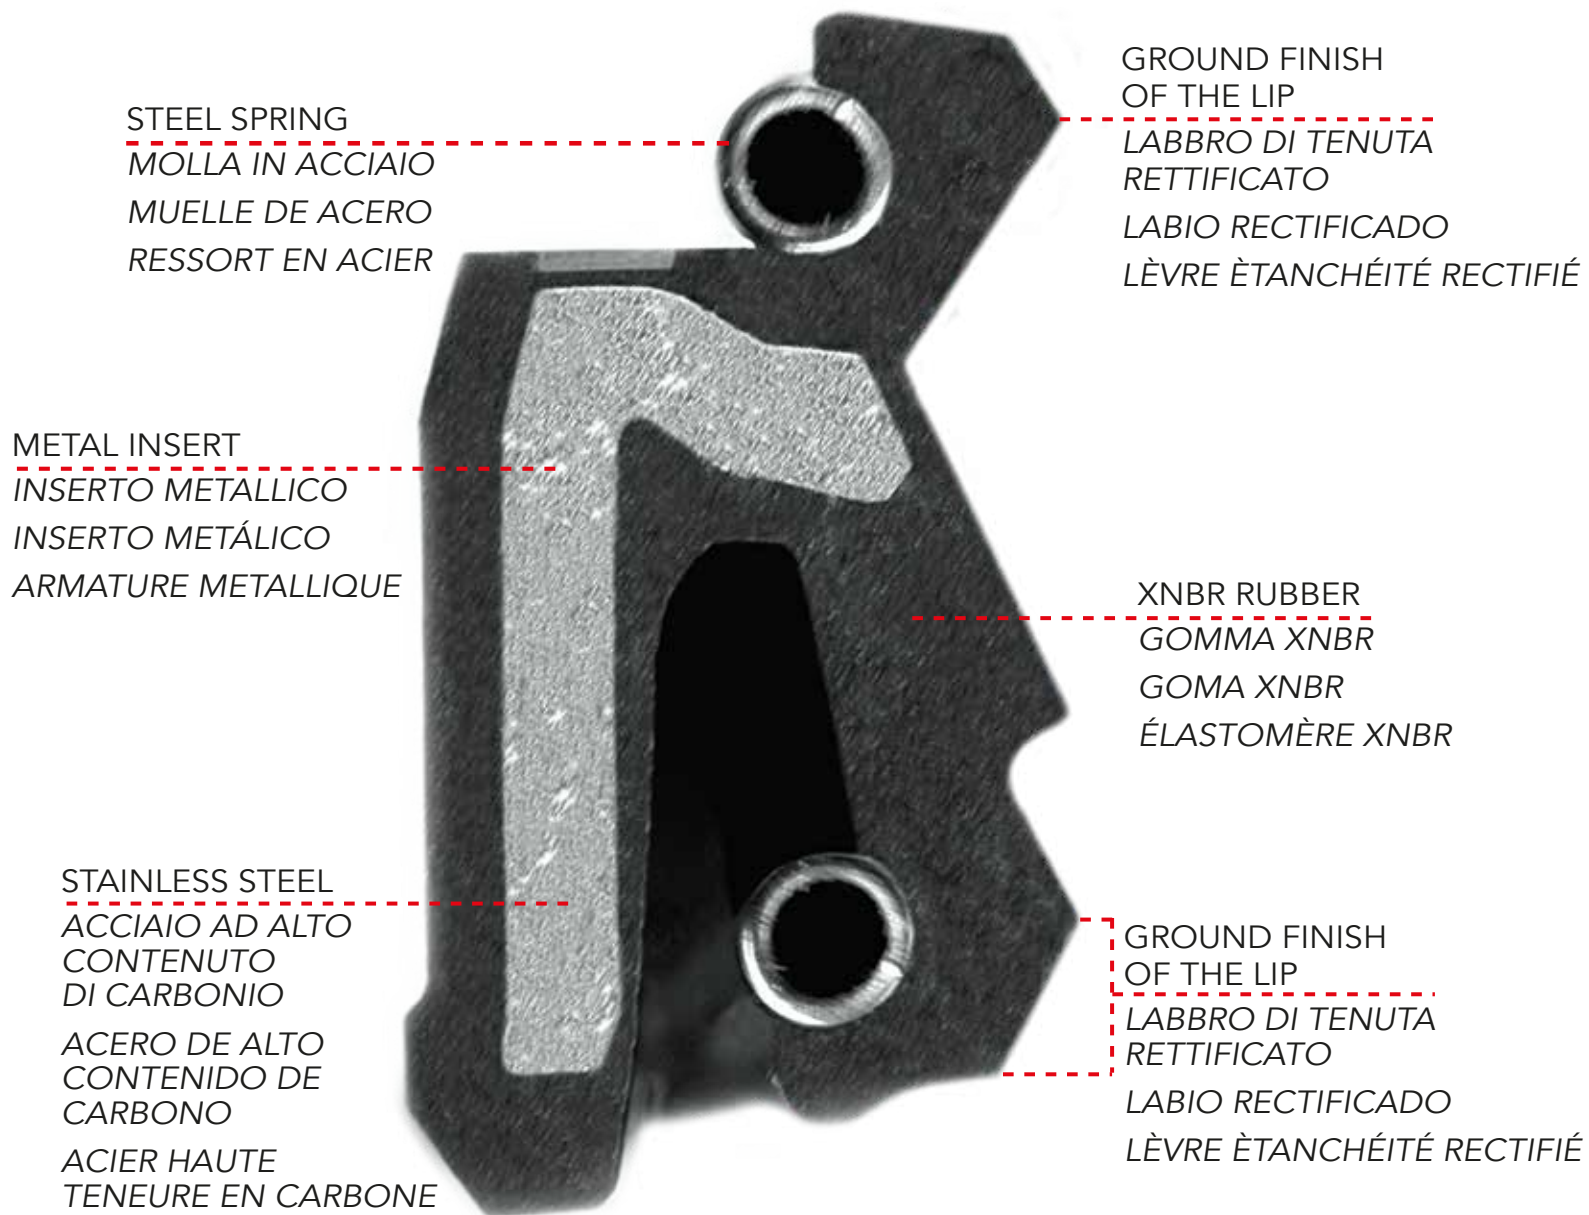

**Ariete: l'évolution de l'expérience Made in Italy !**

CONCEPT

TOOLS

MOULD

INJ. MOULDING

QUALITY CONTROL

COMPONENTS

STITCHING

ASSEMBLY

PACKAGING

SHIPPING

■ PARAOLIO - FORK OIL SEAL - RETÉN

■ PARAPOLVERE - DUST SEAL - GUARDAPOLVO

NEW PACK  
DESIGN

19MM  
PACK HEIGHT

CHECK THE  
AUTHENTICITY  
ON [WWW.ARIETE.COM](http://WWW.ARIETE.COM)